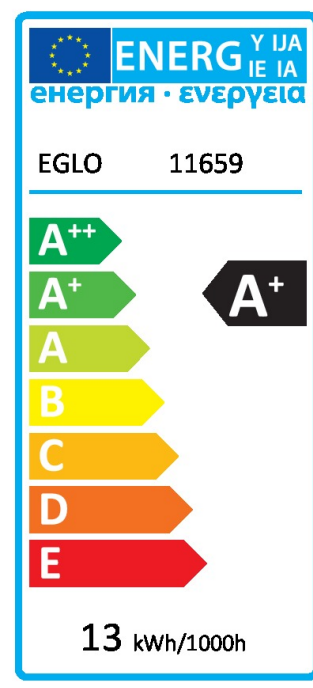

11659

General Features

Article:	11659
Lighting Type:	illuminant
Technology:	LED - HV
Socket:	E27
Shape:	E27-LED-G95
Energy Efficiency:	A+
kWh/1000h:	13
EAN Code:	9002759116590

Dimensions

Depth:	136 mm
Ø:	95 mm

Light Features

Nominal Luminous Flux: **1300 lm**

Rated Luminous Flux:	1300 lm
Colour Temperature:	2700-6500K
Nominal Colour Rendering (CRI):	>80 Ra
Colour consistency Index:	<6

Switching Features

Dimmable:	yes
Starting Time:	0.5 sec
Warm-Up Time up to 60%:	1 sec
Switching Cycles:	15000

Technical Features

Nominal Current:	106 mA
Nominal Power:	13.0 W
Rated Power:	13.0 W
Comparison with Incandescent:	89 W
Power Factor:	0.50
Nominal Lifetime:	25000 h
Rated Lifetime:	25000 h
Ambient Temperature:	25 C°

Lumen Maintenance Factor

At end of nominal life:	0.70

LED

Technical changes reserved